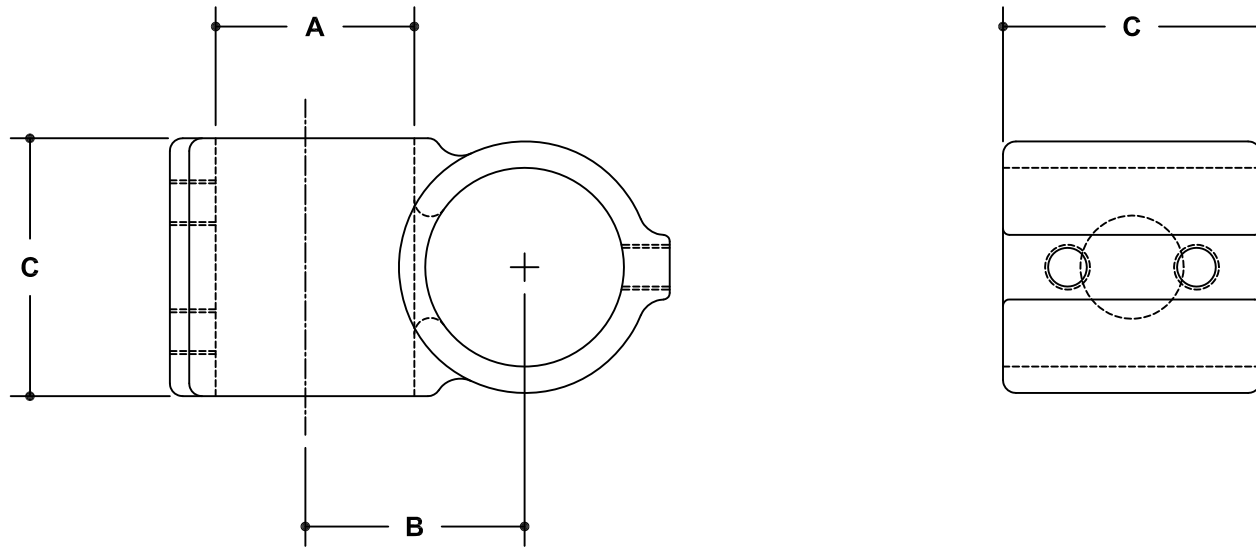

- NOTE: 1. DIMENSIONS LOCATED IN BOXES ARE COMMON
 SETBACK DIMENSIONS FOR EACH FITTING.
 2. THE 3/4 PIPE SIZE HAS ONLY (1) SETSCREW PER SIDE

#12 Short Barrel Cross

SCALE: HALF

ENGLISH UNITS (Inches)							
PIPE SIZE	A	B	C	D	E	F	G
1½"	1.93	2.03	2.50				
1¼"	1.68	1.78	2.25				
1"	1.34	1.44	1.88				
¾"	1.07	1.19	1.50				

METRIC UNITS (mm)							
PIPE SIZE	A	B	C	D	E	F	G
1½"	49	52	64				
1¼"	43	45	57				
1"	34	37	48				
¾"	27	30	38				